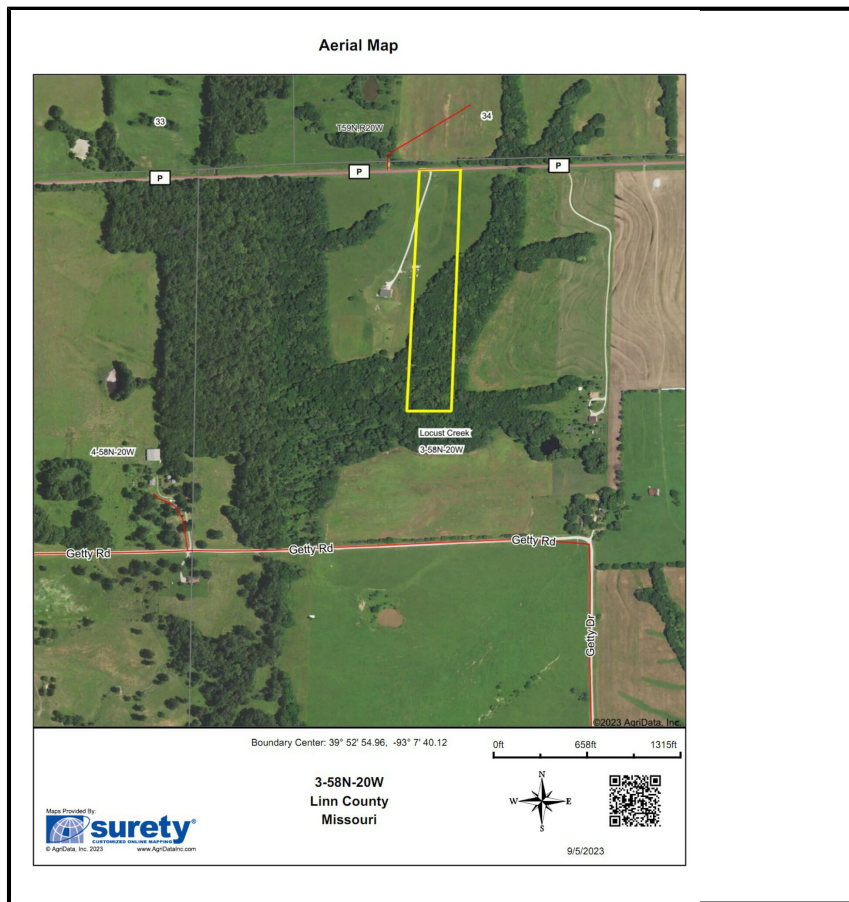

MISSOURI Land & Farm

www.missourilandandfarm.com • Office: 660-258-3185 • Fax: 660-258-2082

15 Acres M/L Building Site/ Tract #3

$152,000

CONTACT:

TAMMY AMER

Sales

660-734-2029

tamer@missourilandandfarm.com

Build your home away from home! Known for the sweet spot of hunting in Linn County. This 15 Acre m/l tract has blacktop frontage. Mix of pasture and timber. Electric and water available. Fiber Optic internet available. 15 mins from Brookfield MO. 1 hour 45 mins from Kansas City and Columbia. Other tracts are available. Call Tammy Amer 660-734-2029