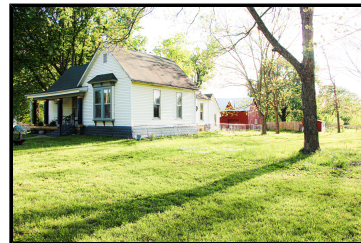

MISSOURI Land & Farm

www.missourilandandfarm.com • Office: 660-258-3185 • Fax: 660-258-2082

Home, Barn on 1.82 Acres

432 Hunt St. Brookfield Missouri

Linn

\$105,000

CONTACT:

TAMMY AMER

Sales

660-734-2029

tamer@missourilandandfarm.com

Lots of room to roam! This 3 Bedroom, 1 Bathroom is located in town and sits on 1.82 Acres. The home is 1,330 sq ft. Small outbuilding and barn. Property is fenced! 28x24 barn, 14x16 Utility Shed and a 16x10 Summer House.