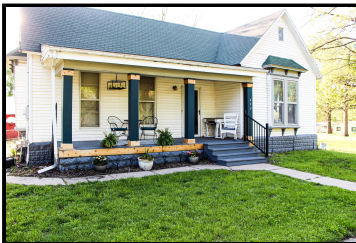

MISSOURI Land & Farm

www.missourilandandfarm.com • Office: 660-258-3185 • Fax: 660-258-2082

Home, Barn on 1.82 Acres

432 Hunt St. Brookfield Missouri

Linn

\$105,000

CONTACT:

TAMMY AMER

Sales

660-734-2029

tamer@missourilandandfarm.com

Lots of room to roam! This 3 Bedroom, 1 Bathroom is located in town and sits on 1.82 Acres. The home is 1,330 sq ft. Small outbuilding and barn. Property is fenced! 28x24 barn, 14x16 Utility Shed and a 16x10 Summer House.