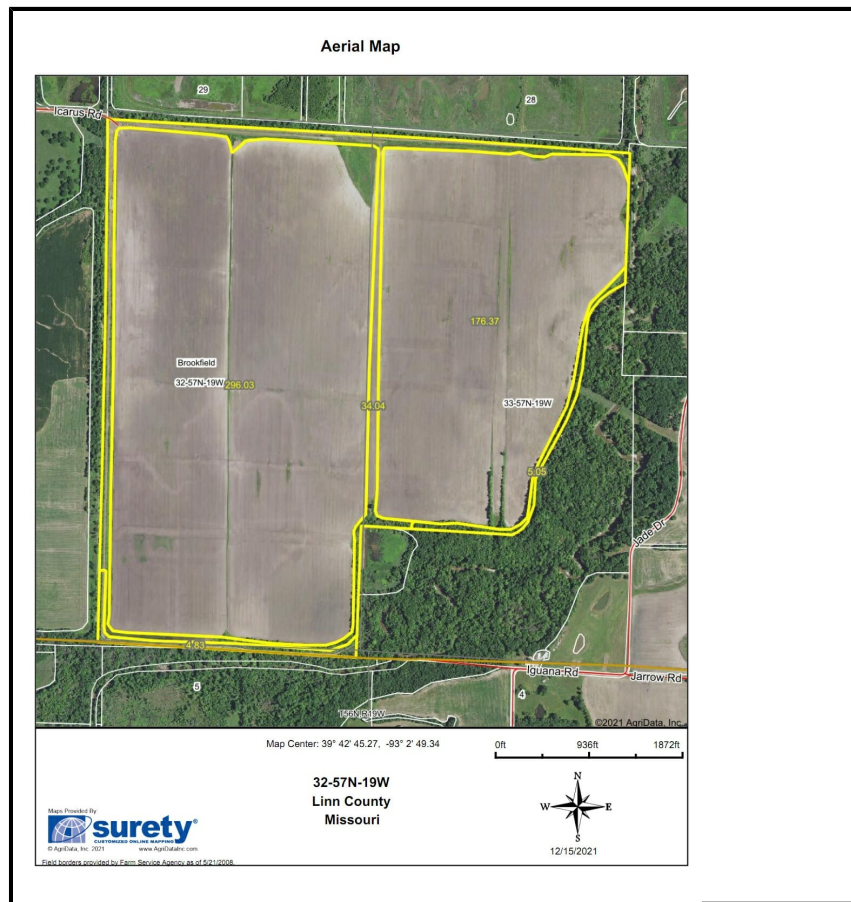

MISSOURI Land & Farm

www.missourilandandfarm.com • Office: 660-258-3185 • Fax: 660-258-2082

1 Large Field -520 Acre Bottom Ground Farm!!

Icarus Rd, Brookfield, MO 64628

Linn County

\$3,380,000

CONTACT:

JEFFREY QUINN

Broker

660-734-3925

jquinn@missourilandandfarm.com

520 acres with 472.4 Tillable

Sorry this went under contract before going live.

If you are looking to sell or buy please call today. Jeff Quinn 1-660-734-3925