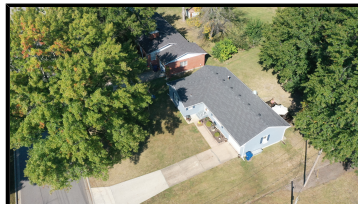

MISSOURI Land & Farm

www.missourilandandfarm.com • Office: 660-258-3185 • Fax: 660-258-2082

Modern and Stylish

307 E Dake St. Brookfield, MO 64628

Linn

\$139,000

CONTACT:

TAMMY AMER

Sales

660-734-2029

tamer@missourilandandfarm.com

REDUCED! This home is modern and stylish! Perfect 3 Bedroom, 1 1/2 Bath. Master bedroom has master 1/2 bath and walk in closet. Kitchen is just right with lots of cabinet space. Features basement for plenty of storage. Back deck with shaded lot. One car detached garage with concrete driveway. Seller is offering \$4,500 at closing for carpet replacement and any other upgrades! Located in Brookfield MO. Brookfield R-3 School District. \$134,000. Presented by Missouri Land and Farm Tammy Amer 660-734-2029