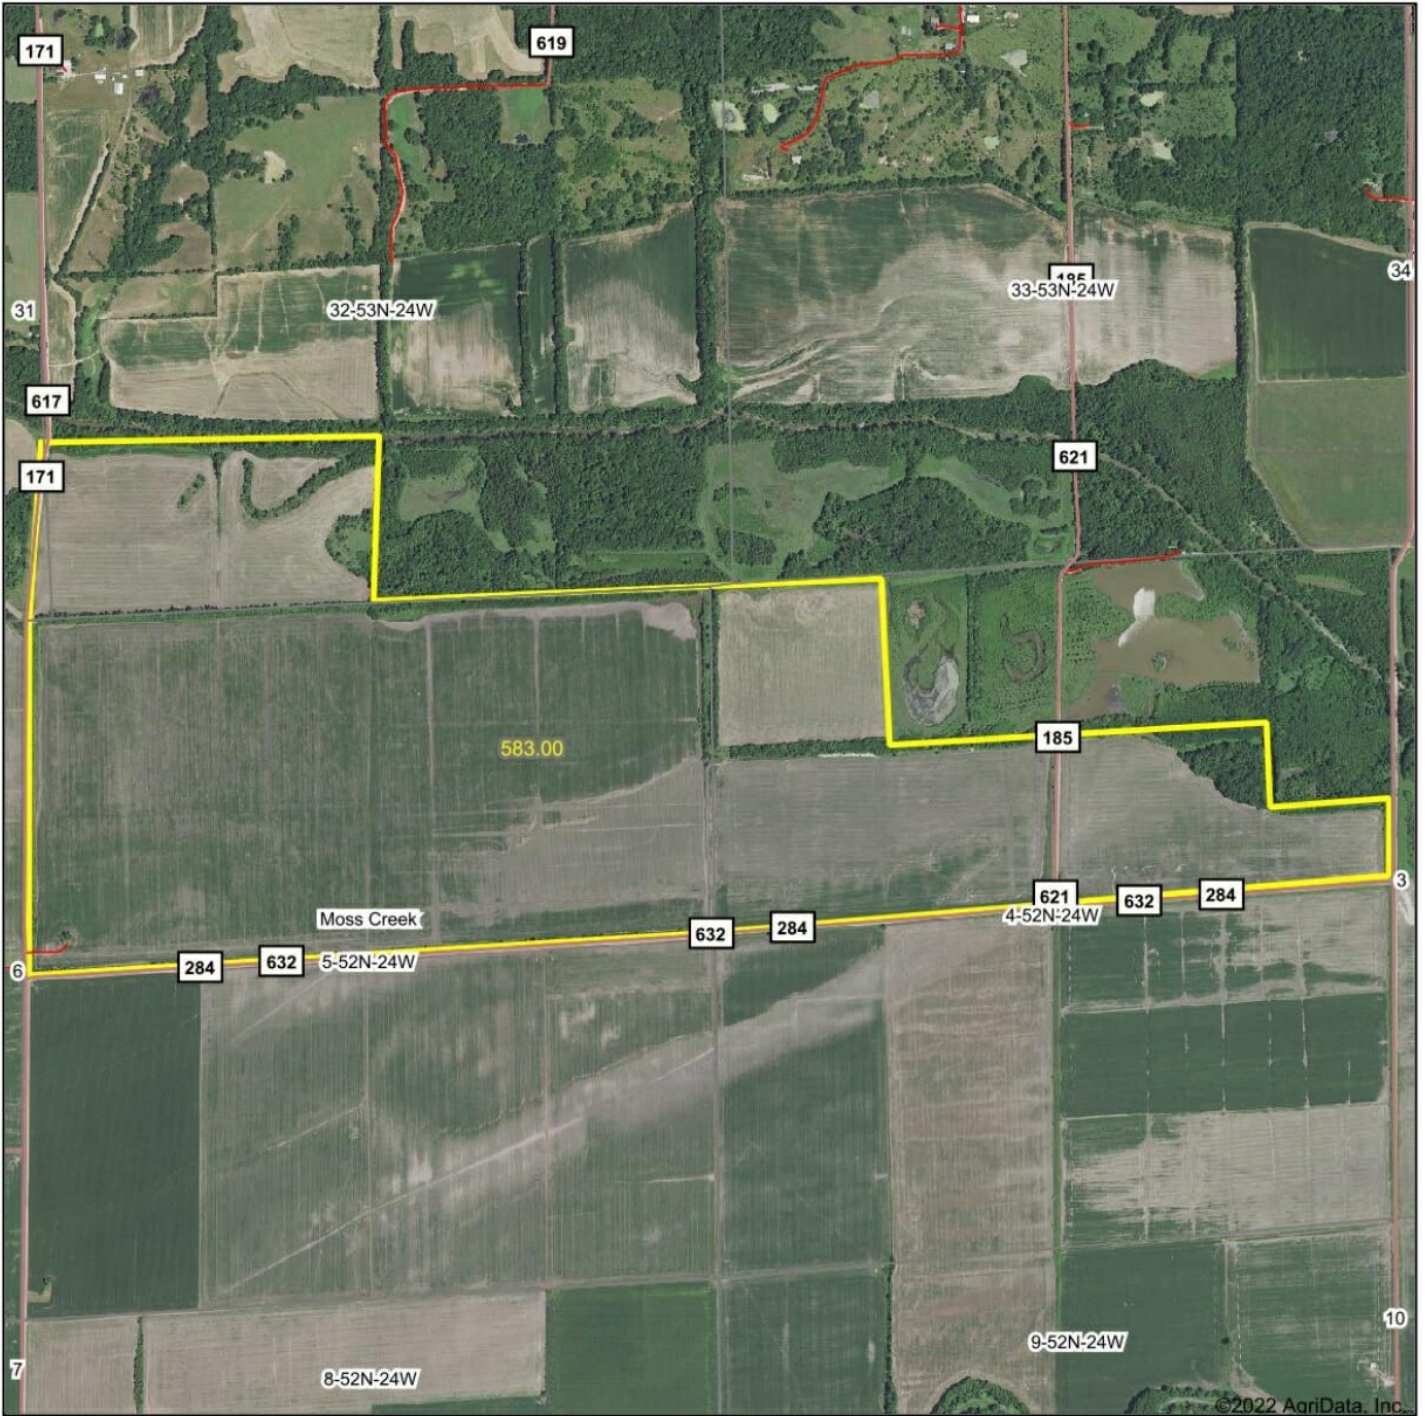

660-734-3925

jquinn@missourilandandfarm.com

This 583 Acres of Great Hunting is located just south of Wakenda Creek, located between Carrollton and Norborne, MO.

Great opportunity for highly sought after Deer, Turkey and Waterfowl Lease!!

Lease if for 1 year and all species included.

(Pics used where from farm sale)

Call or text Jeff Quinn for more information 1-660-734-3925.

Aerial Map

©2022 AgriData, Inc.

Map Center: 39° 20' 59.59, -93° 36' 22.32